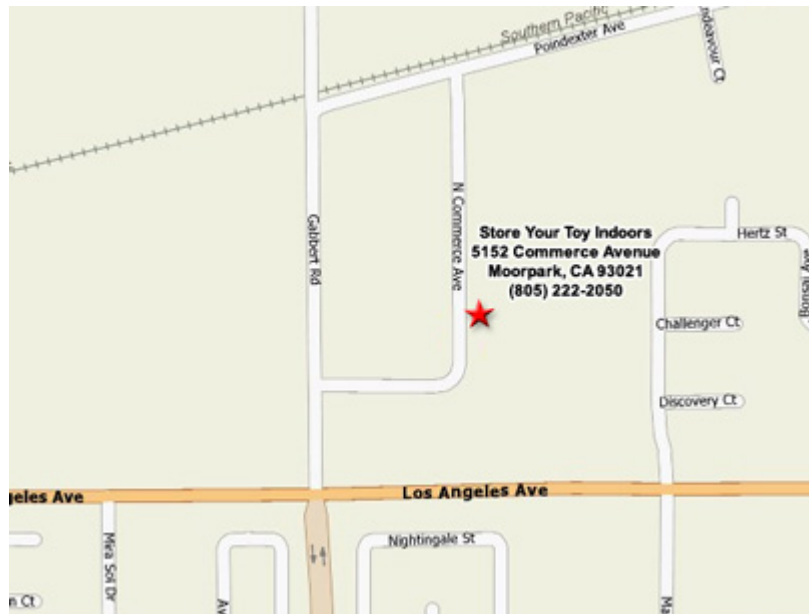

Street Map

If you have any questions please don't hesitate to contact us:
Phone: (805) 222-2050   Fax: (805) 532-1675

www.StoreYourToyIndoors.com