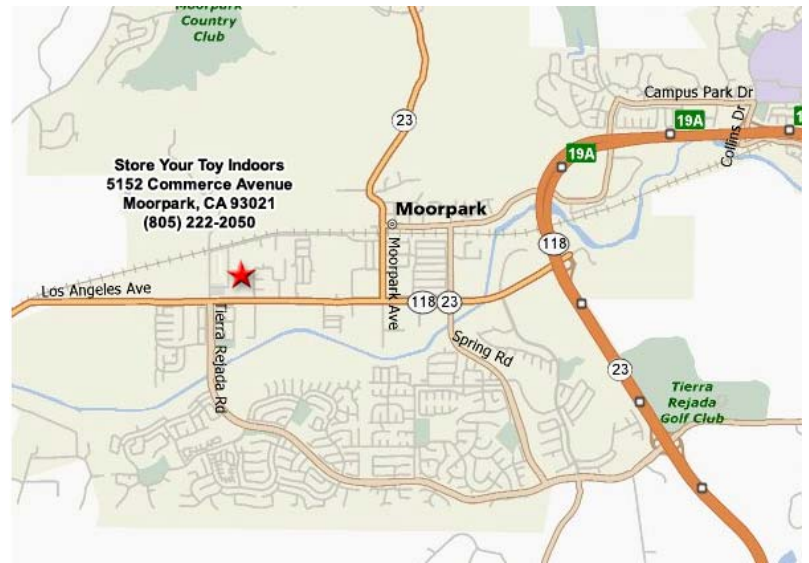

Store Your Toy Indoors
5152 N. Commerce Avenue
Moorpark, CA 93021

Phone: (805) 222-2050
Fax: (805) 532-1675

Play outdoors, but Store Your Toy Indoors

DIRECTIONS

From Thousand Oaks, Westlake, Agoura, Simi Valley and locations East of Moorpark:

Take the 23 freeway or the 118 freeway to the Los Angeles Avenue exit. Go west on Los Angeles Avenue. Turn right on to Gabbert Road. Turn right on to N. Commerce Avenue. Commerce bends left. Enter driveway on right side at 5152 Commerce.

From Ojai, Fillmore, Piru and locations North of Moorpark:

Take Grimes Canyon to the 23 Freeway. Turn right on Los Angeles Avenue. Go west on Los Angeles Avenue. Turn right on to Gabbert Road. Turn right on to N. Commerce Avenue. Commerce bends left. Enter driveway on right side at 5152 Commerce.

From Camarillo, Somis and locations South and West of Moorpark:

Take the 101 Freeway. Exit Lewis Road and go North. Lewis Road becomes Somis Road. Turn right on E. Los Angeles Avenue. Turn left on to Gabbert Road. Turn right on to N. Commerce Avenue. Commerce bends left. Enter driveway on right side at 5152 Commerce.

Area Map

Street Map

If you have any questions please don't hesitate to contact us:
Phone: (805) 222-2050   Fax: (805) 532-1675

www.StoreYourToyIndoors.com